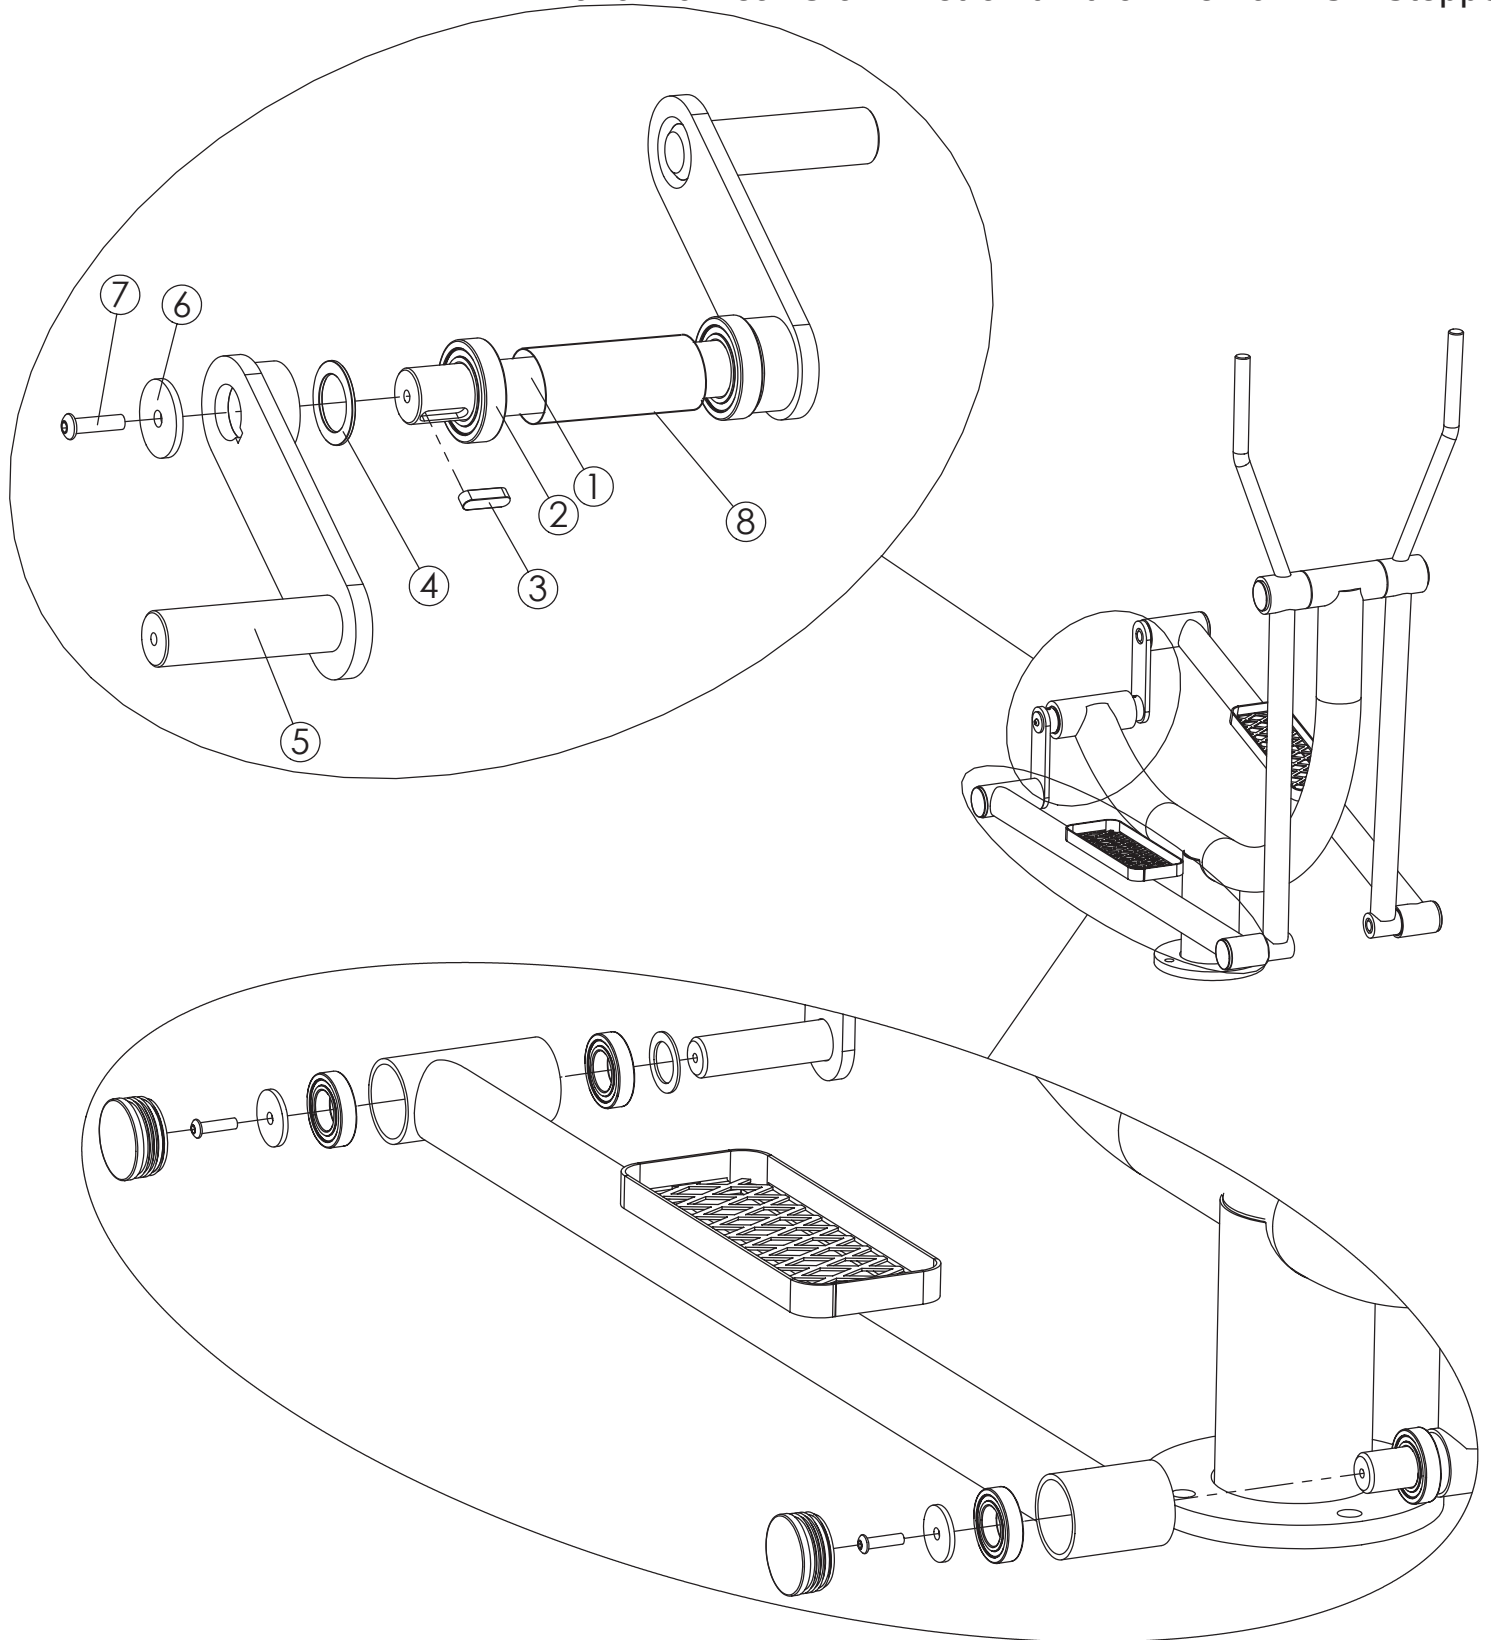

940419 Rear Crank Retro-fit Kit for Pre 2012 Ski Steppers

Key	Description	Art No	Qty
1	Rear Centre Shaft	GYM740	1
2	6006-2RS Bearing	GYM450	2
3	8 x 7mm Key	GYM725	2
4	Rear Bearing Spacer	GYM707	2
5	Rear Crank Arm	GYM110	2
6	Washer	GYM134	2
7	M10 x 20 Resistrox	10121020	4
8	Rear Bearing Spacer	GYM704	1